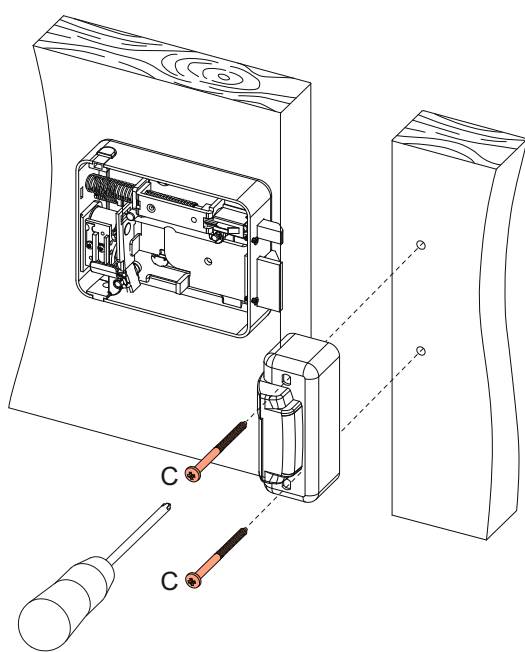

UNIVERSAL KIT ISEO®

Iseo Serrature s.p.a
Via San Girolamo 13
25055 Pisogne (BS)
Italy
Tel. +39 0364 8821
iseo@iseo.com

Non contractual document. Subject to change. Cod. KW19720 - 09/2018

52N UNIVERSAL

L=50mm max

L=85mm max

L=85mm max

G

D