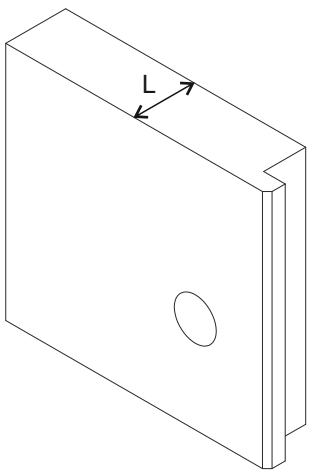

UNIVERSAL KIT ISEO®

Iseo Serrature s.p.a
Via San Girolamo 13
25055 Pisogne (BS)
Italy
Tel. +39 0364 8821
iseo@iseo.com

Non contractual document. Subject to change. Cod. KW19720 - 09/2018

52N UNIVERSAL

L=50mm max

L=85mm max

L=85mm max

G

D