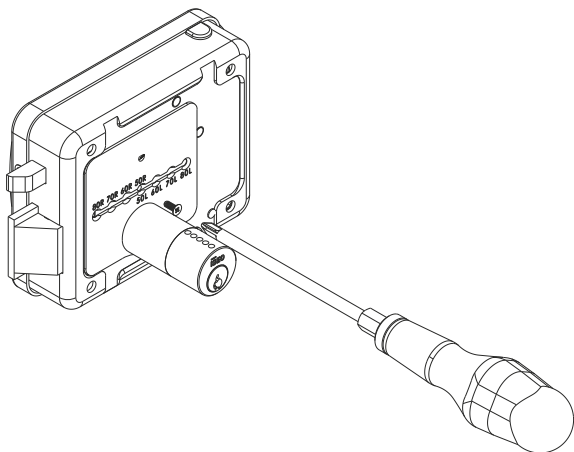

UNIVERSAL KIT ISEO®

Iseo Serrature s.p.a
Via San Girolamo 13
25055 Pisogne (BS)
Italy
Tel. +39 0364 8821
iseo@iseo.com

Non contractual document. Subject to change. Cod. KW19720 - 09/2018

52N UNIVERSAL

L=50mm max

L=85mm max

L=85mm max

G

D