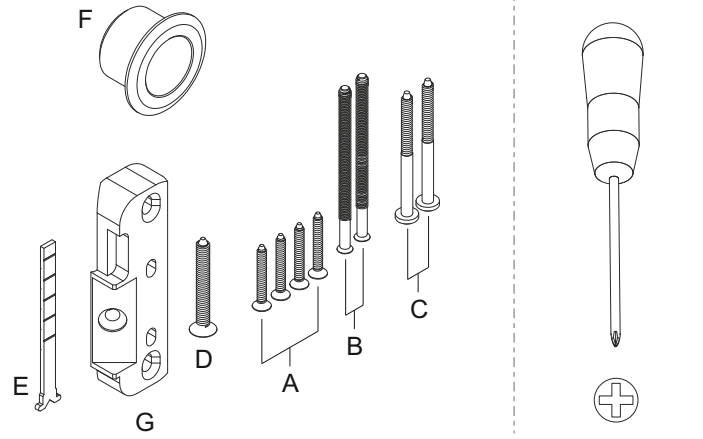

UNIVERSAL KIT ISEO®

Iseo Serrature s.p.a
Via San Girolamo 13
25055 Pisogne (BS)
Italy
Tel. +39 0364 8821
iseo@iseo.com

Non contractual document. Subject to change. Cod. KW19720 - 09/2018

52N UNIVERSAL

L=50mm max

L=85mm max

L=85mm max

G

D