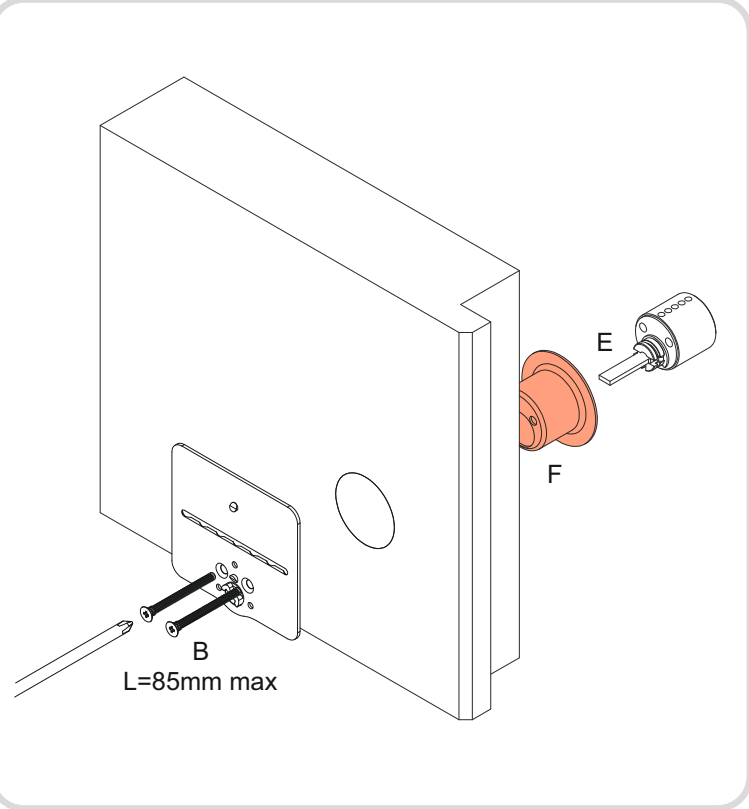

UNIVERSAL KIT ISEO®

Iseo Serrature s.p.a
Via San Girolamo 13
25055 Pisogne (BS)
Italy
Tel. +39 0364 8821
iseo@iseo.com

Non contractual document. Subject to change. Cod. KW19720 - 09/2018

52N UNIVERSAL

L=50mm max

L=85mm max

L=85mm max

G

D