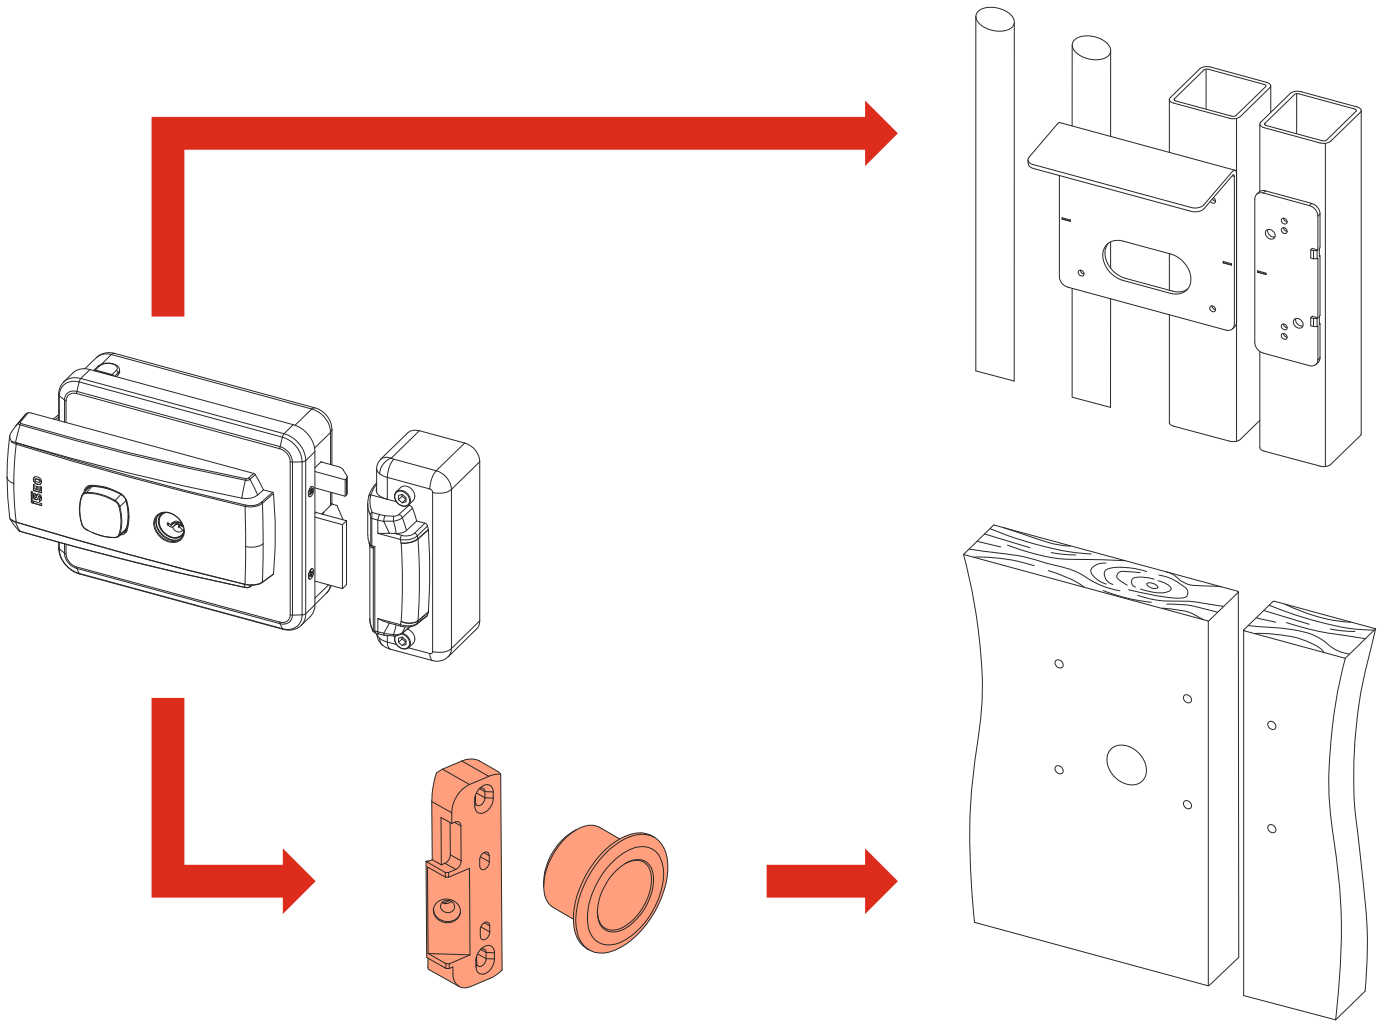

UNIVERSAL KIT ISEO®

Iseo Serrature s.p.a
Via San Girolamo 13
25055 Pisogne (BS)
Italy
Tel. +39 0364 8821
iseo@iseo.com

Non contractual document. Subject to change. Cod. KW19720 - 09/2018

52N UNIVERSAL

L=50mm max

L=85mm max

L=85mm max

G

D