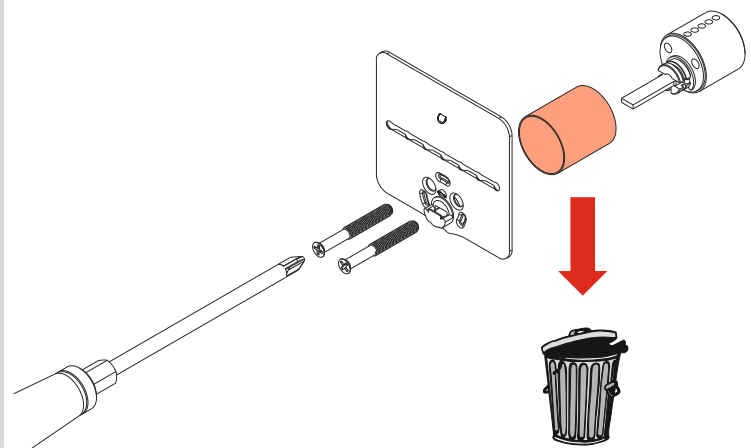

UNIVERSAL KIT ISEO®

Iseo Serrature s.p.a
Via San Girolamo 13
25055 Pisogne (BS)
Italy
Tel. +39 0364 8821
iseo@iseo.com

Non contractual document. Subject to change. Cod. KW19720 - 09/2018

52N UNIVERSAL

L=50mm max

L=85mm max

L=85mm max

G

D