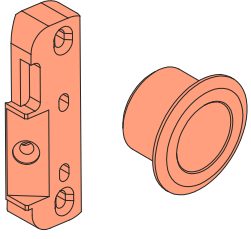

UNIVERSAL KIT ISEO®

Iseo Serrature s.p.a
Via San Girolamo 13
25055 Pisogne (BS)
Italy
Tel. +39 0364 8821
iseo@iseo.com

Non contractual document. Subject to change. Cod. KW19720 - 09/2018

52N UNIVERSAL

L=50mm max

L=85mm max

L=85mm max

G

D