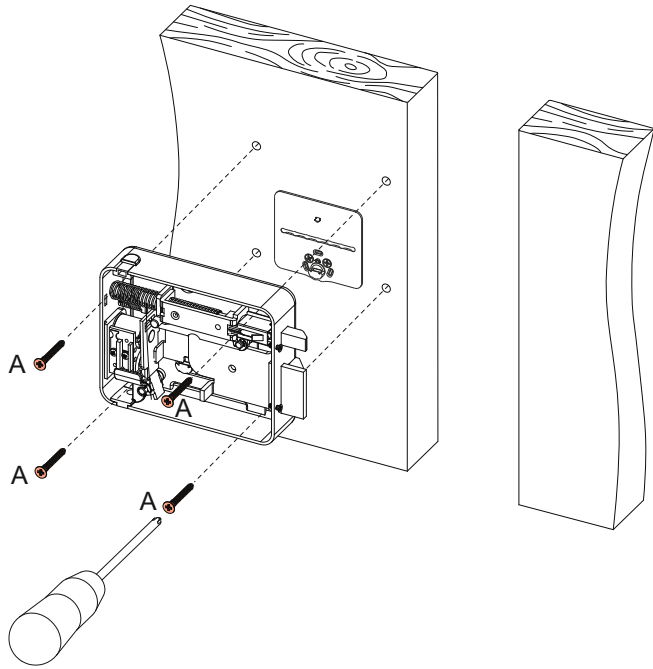

UNIVERSAL KIT ISEO®

Iseo Serrature s.p.a
Via San Girolamo 13
25055 Pisogne (BS)
Italy
Tel. +39 0364 8821
iseo@iseo.com

Non contractual document. Subject to change. Cod. KW19720 - 09/2018

52N UNIVERSAL

L=50mm max

L=85mm max

L=85mm max

G

D