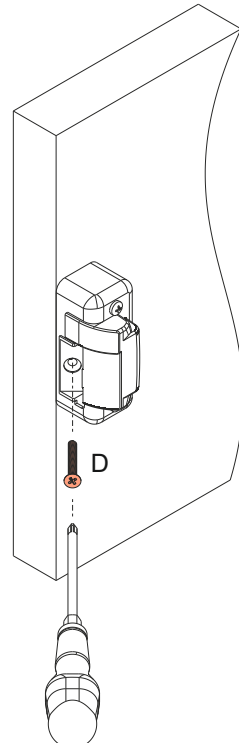

UNIVERSAL KIT ISEO®

Iseo Serrature s.p.a
Via San Girolamo 13
25055 Pisogne (BS)
Italy
Tel. +39 0364 8821
iseo@iseo.com

Non contractual document. Subject to change. Cod. KW19720 - 09/2018

52N UNIVERSAL

L=50mm max

L=85mm max

L=85mm max

G

D