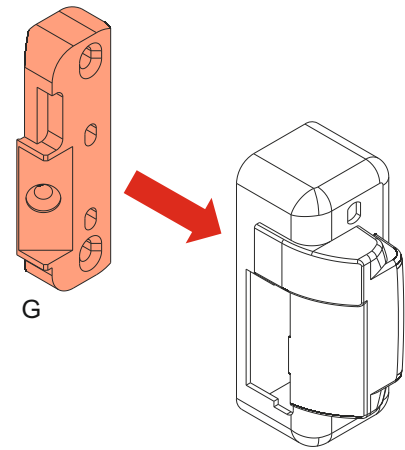

UNIVERSAL KIT ISEO®

Iseo Serrature s.p.a
Via San Girolamo 13
25055 Pisogne (BS)
Italy
Tel. +39 0364 8821
iseo@iseo.com

Non contractual document. Subject to change. Cod. KW19720 - 09/2018

52N UNIVERSAL

L=50mm max

L=85mm max

L=85mm max

G

D